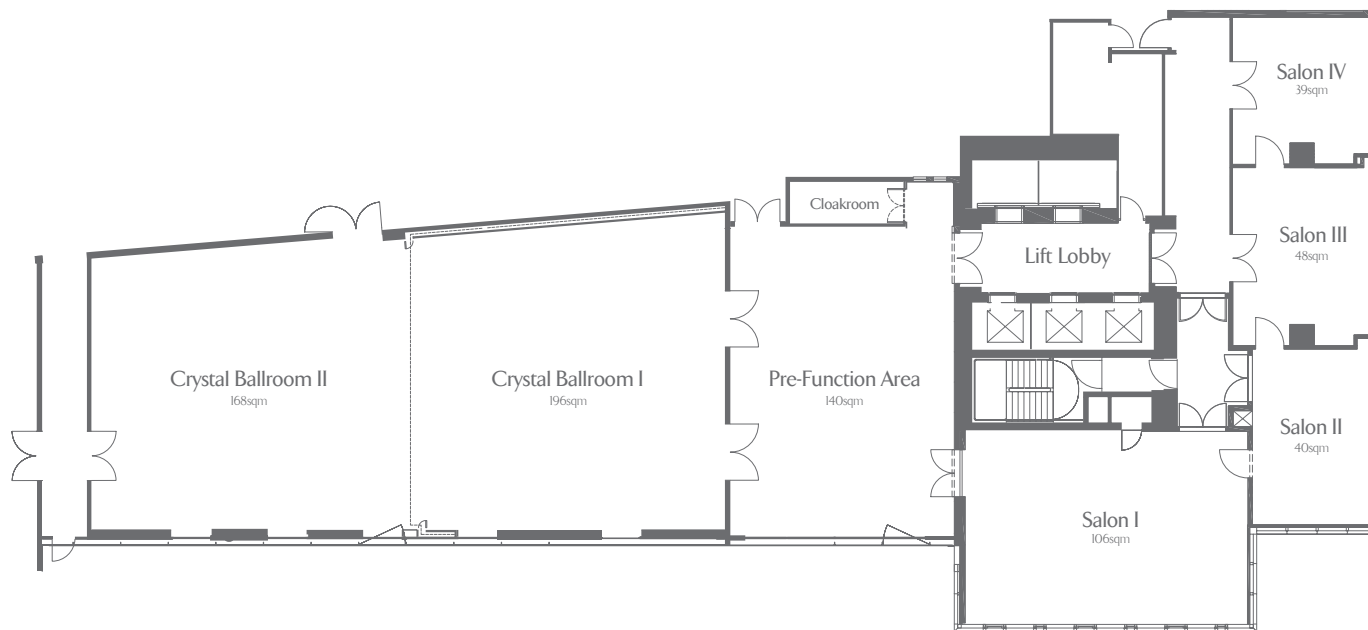

JUMEIRAH FRANKFURT EVENT FLOOR

Room	Theatre	Classroom	U-Shape	Boardroom	Cabaret	Sq Metre	Length	Width	Height
Crystal Ballroom I & II	250	150	-	-	120	364	28	13	3.4
Crystal Ballroom I	130	80	35	30	60	196	14	14	3.4
Salon I	70	40	28	26	30	106	12.5	8.5	3.4
Salon II	25	15	12	12	12	40	7.5	5.2	3.4
Salon III	32	20	16	15	18	48	8	6	3.4
Salon IV	25	15	12	12	12	39	6.7	6	3.4
Pre-Function Area	-	-	-	-	-	140	14	10	3.4